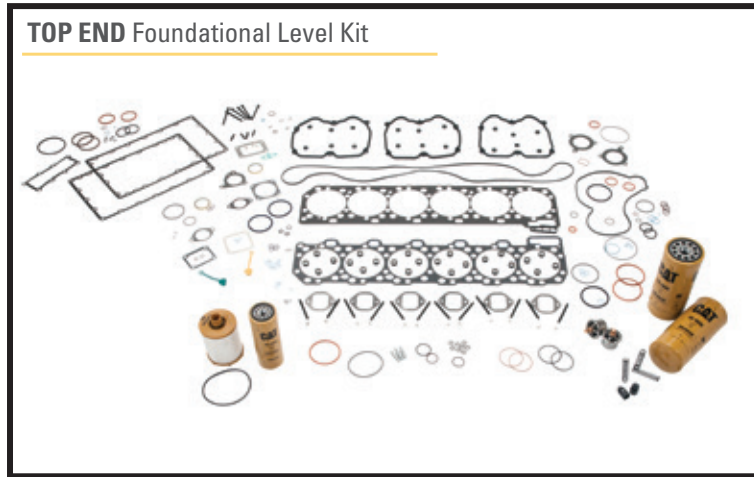

From Foundational to Optimal levels, we are offering you **flexible repair options** for your top end or major overhaul. All Cat parts are manufactured to **precise** specifications and engineered for **reliable, high-quality** overhauls.

YOU CHOOSE.

START WITH THE FOUNDATIONAL LEVEL:
SELECT OUR PREPACKAGED FOUNDATIONAL LEVEL KIT
OR CUSTOMIZE YOUR OWN FOUNDATIONAL LEVEL.

Containing all the basics for your engine overhaul, our Foundational Level Kit is designed for convenience – prepackaged, ordered with a single part number and delivered in a single box. Our Customize Your Own Foundational Level allows you to order to your specific engine needs. No matter which Foundational Level option you choose, benefit from our bundled pricing and extended parts warranty when you complete your overhaul with our Advanced or Optimal Level.