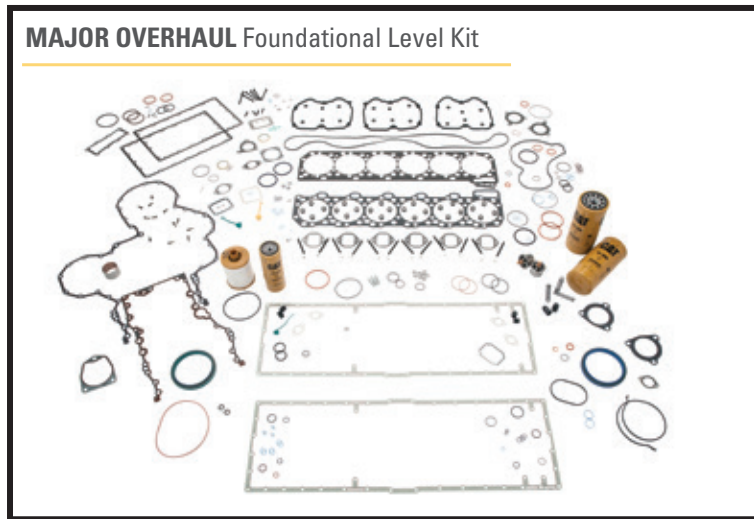

YOU CHOOSE.

START WITH THE FOUNDATIONAL LEVEL:
SELECT OUR PREPACKAGED FOUNDATIONAL LEVEL KIT
OR CUSTOMIZE YOUR OWN FOUNDATIONAL LEVEL.

Containing all the basics for your engine overhaul, our Foundational Level Kit is designed for convenience – prepackaged, ordered with a single part number and delivered in a single box. Our Customize Your Own Foundational Level allows you to order to your specific engine needs. No matter which Foundational Level option you choose, benefit from our bundled pricing and extended parts warranty when you complete your overhaul with our Advanced or Optimal Level.

Includes all gaskets and seals required for a complete overhaul, and many 100% replacement items – ranging from thermostats to gear bushings.