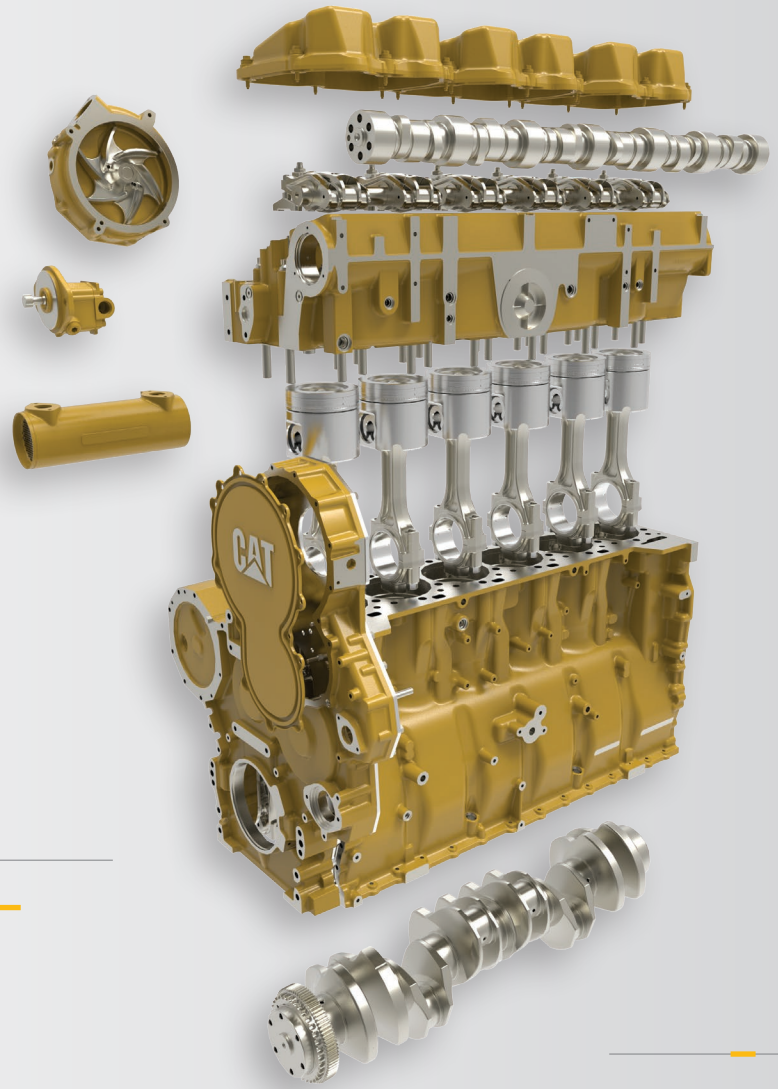

» **CAT® REMAN LONG BLOCK ENGINES**

*A COST-EFFECTIVE
OVERHAUL OPTION
FOR YOUR ON-HIGHWAY
TRUCK ENGINE*

MORE PREINSTALLED PARTS MEANS
YOU SAVE TIME AND MONEY.

NOT ALL OVERHAULS ARE CREATED EQUAL

A Cat® Reman Long Block gives you the quality and warranty you expect from a Cat product. And it saves you time, with a fully remanufactured and assembled product.

- No need for reusability determination
- No need to measure liner projection
- No dealing with rust & corrosion issues or broken bolts
- No need to outsource machining work

A Cat Long Block is a great repair option for the 2nd, 3rd or 4th overhaul because some of the components reused on the 1st overhaul may no longer meet reusability guidelines.

KEEP RUNNING WITH CAT REMAN

Using a Cat Reman Long Block for your overhaul may align with other repairs, like rear main crankshaft seal replacement or clutch replacement, saving you thousands in labor costs. And they're remanufactured to original specifications to meet Caterpillar quality standards, so you can keep running with lower owning and operating costs.

LONG BLOCK CONSIST BY ENGINE MODEL

REMAN HD LONG BLOCK

	C-9 ACERT	C-10	C-11 ACERT	C-12	C-13 ACERT	C-15 3406E	C-15 ACERT
ASSEMBLED PARTS							
Cylinder Block Group	X	X	X	X	X	X	X
Rod, Piston & Liner Group	X	X	X	X	X	X	X
Crankshaft Group	X	X	X	X	X	X	X
Cylinder Head	X	X	X	X	X	X	X
Camshaft Group	X	X	X	X	X	X	X
Valve Mechanism Group	X	X	X	X	X	X	X
Variable Valve Assembly (VVA)			X		X		X
Lifting Eye Group	X	X	X	X	X	X	X
Front Gear Group	X	X	X	X	X	X	X
Front Housing Group	X	X	X	X	X	X	X
Cover Group	X	X	X	X	X	X	X
Valve Mechanism Cover Group						X	X
Water Pump Group						X	X
HEUI Pump & Fuel Transfer Pump	X						
SHIP LOOSE PARTS							
Oil Control Core (Assembly)	X	X	X	X	X	X	X
Breather Assembly	X						
Fuel Transfer Pump Group		X	X	X	X	X	X
Engine Oil Pump Group	X	X	X	X	X		
Water Pump Group		X	X	X	X	X	X